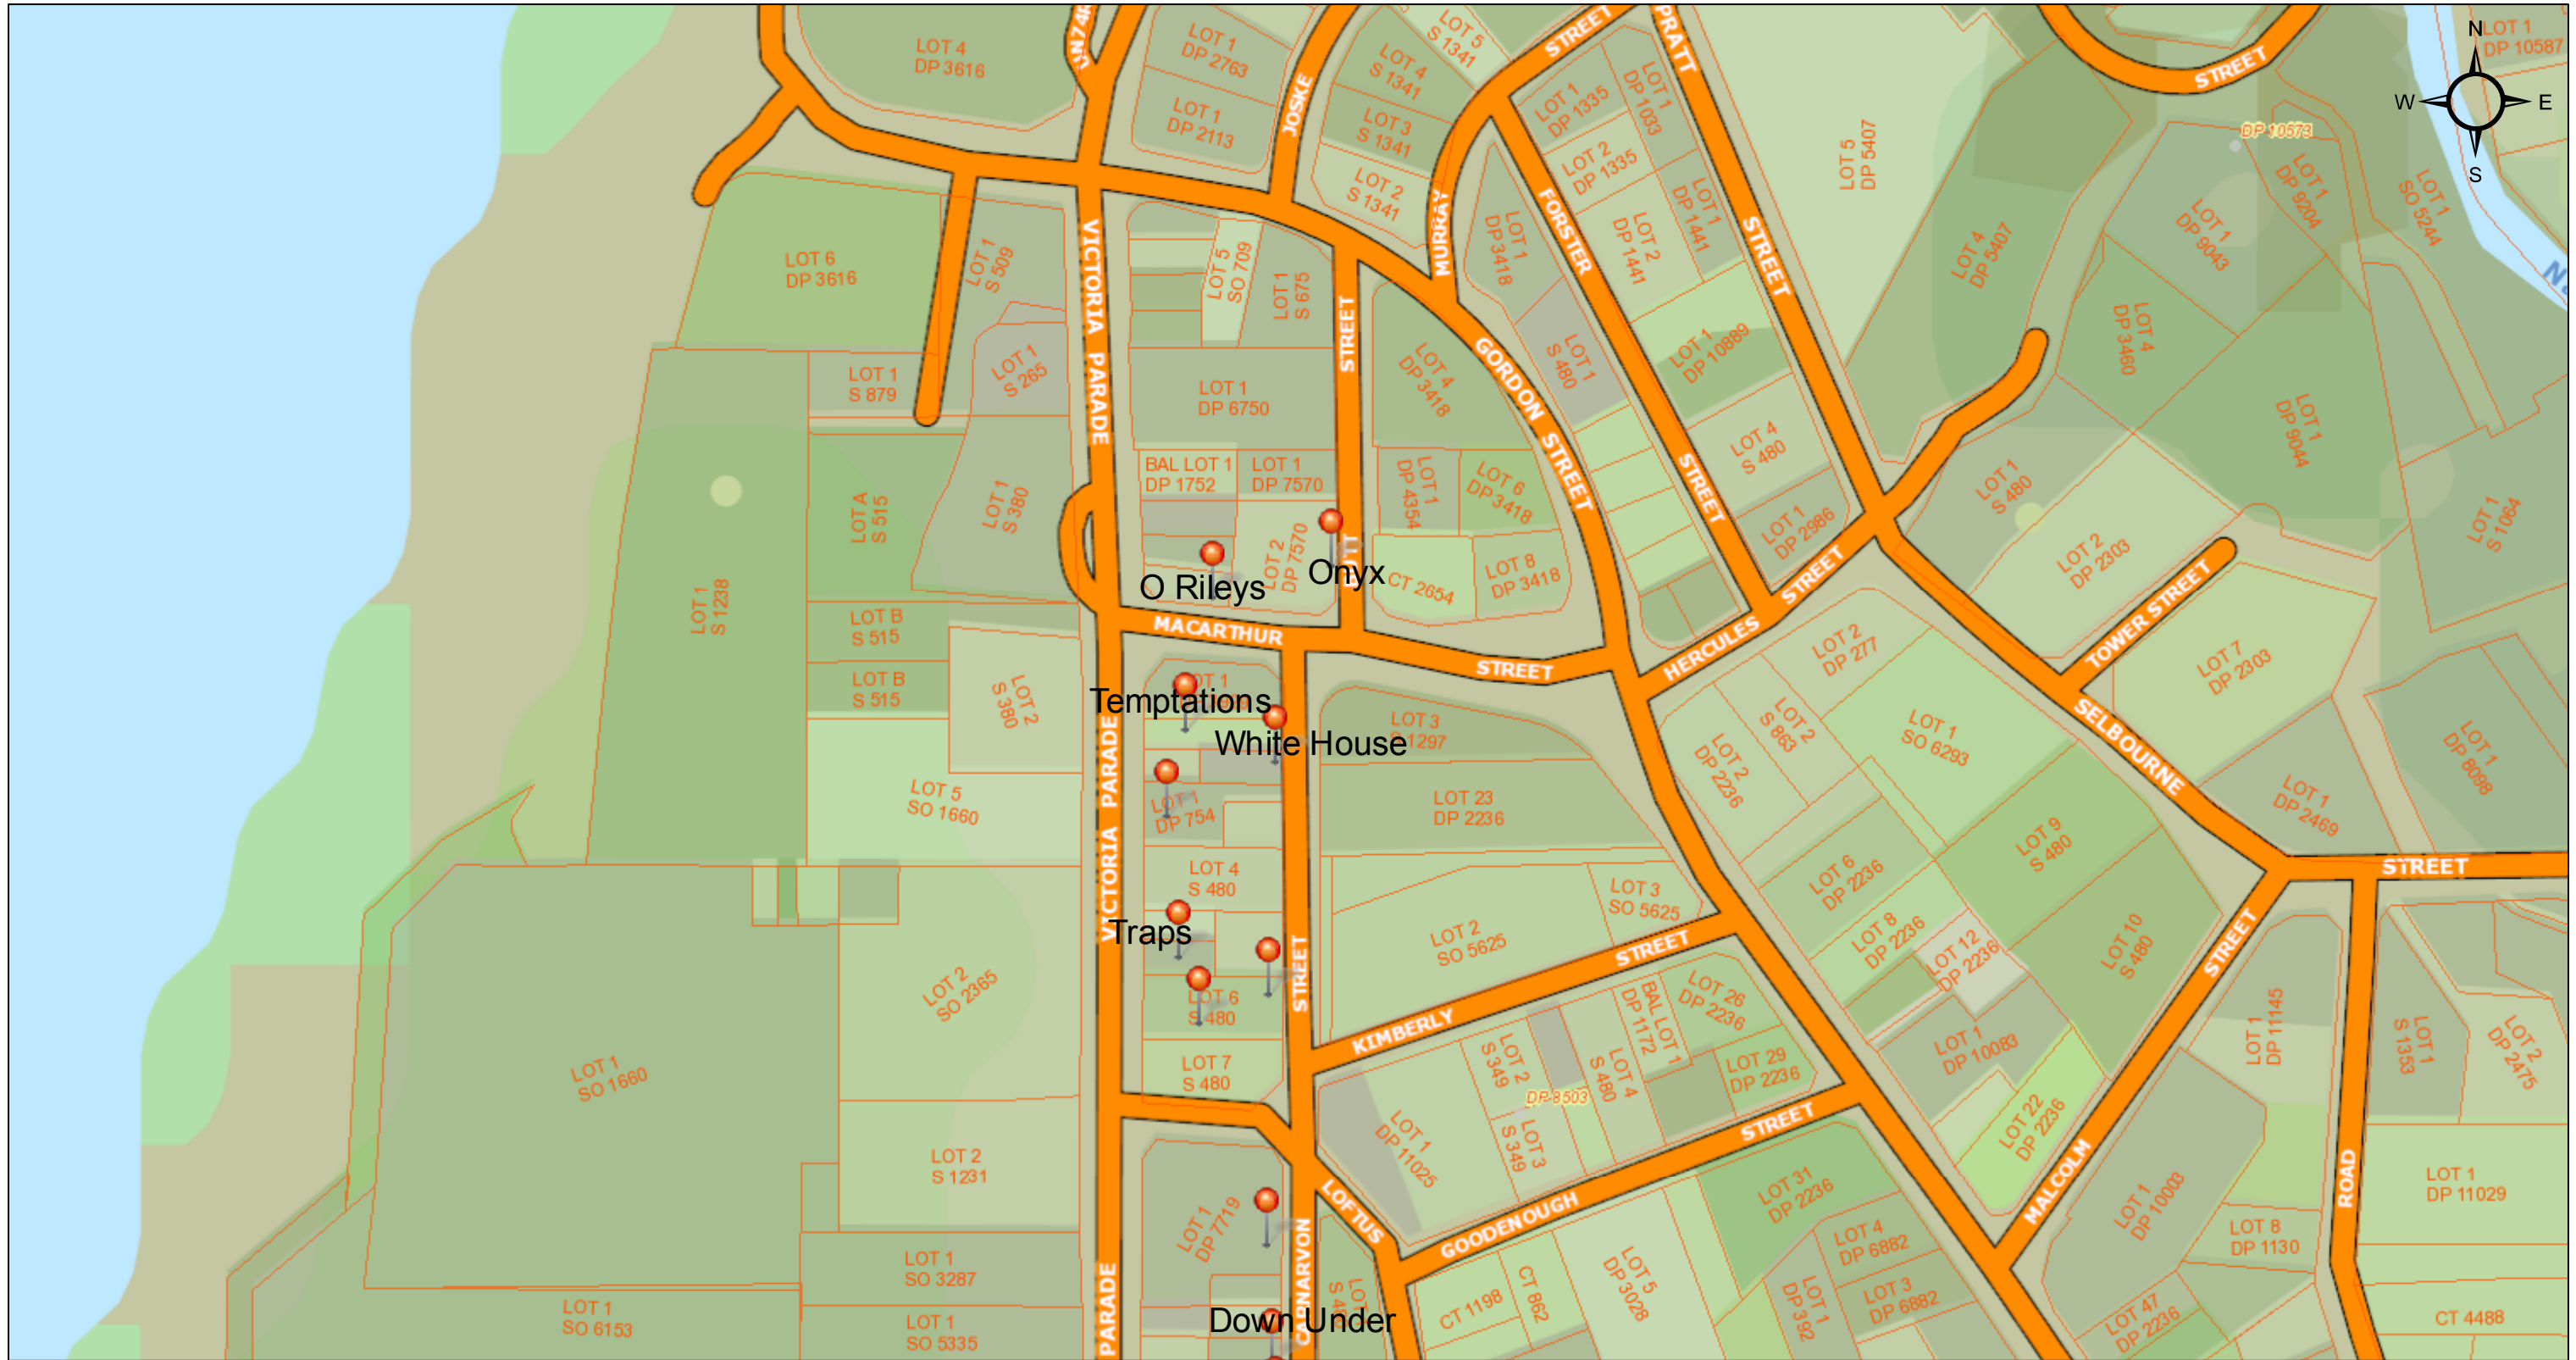

Night Life

28/11/2018, 9:59:29 AM

1:2,257

- Points**
- Override 1
 - Villages
 - Village Mounds
 - Village Profiling
 - Settlements
- Noting**
- Noting
 - Parcel

MLMR
FGISC